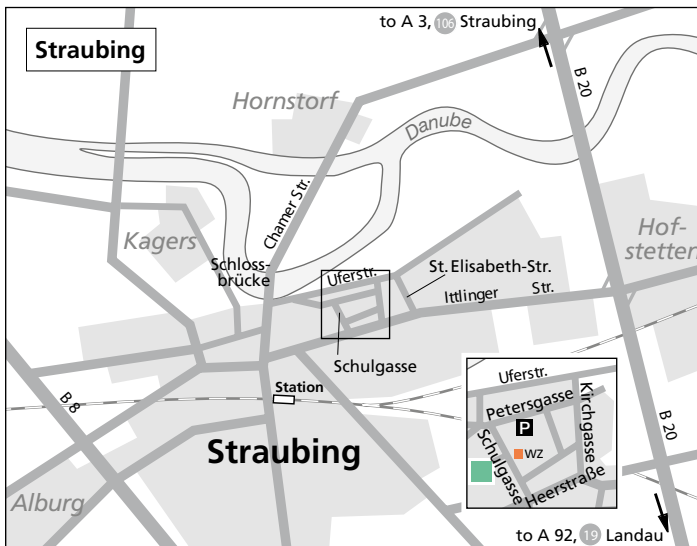

DIRECTIONS

to BioCat

ADDRESS

Schulgasse 11a
94315 Straubing
Germany
Phone +49 9421 187-300

BY CAR

Leave the **A 92 motorway** at Landau a. d. Isar.
Leave the **A 3 motorway** via the Straubing / Cham / B 20 exit.

In both cases, follow the **B 20** in the direction of Straubing and exit at **Straubing Ost / Ittling**. You are now on Ittlinger Straße. Follow the signs to the City Center (Stadtzentrum) for approx. 2 km and **turn left** at the traffic lights **where Ittlinger Straße meets Schlesische Straße**. Continue on Ittlinger Straße for approx. 600 m until it becomes Heerstraße. Leave Heerstraße after another 200 m by turning **right** into **Schulgasse**. Turn left after St. Peter Elementary School approx. 140 m further on and you will see the parking spaces in front of our lab building.

Coming **from the North**, follow **Chamer Straße via Schlossbrücke** into Straubing. After crossing the bridge, turn **left** into **Uferstraße** then **right** after approx. 500 m into **Petersgasse**. After another 120 m, turn left to stay on Petersgasse. Turn **right** 36 m further on into **Schulgasse**, where our lab building is located on the right-hand side after St. Peter Elementary School.